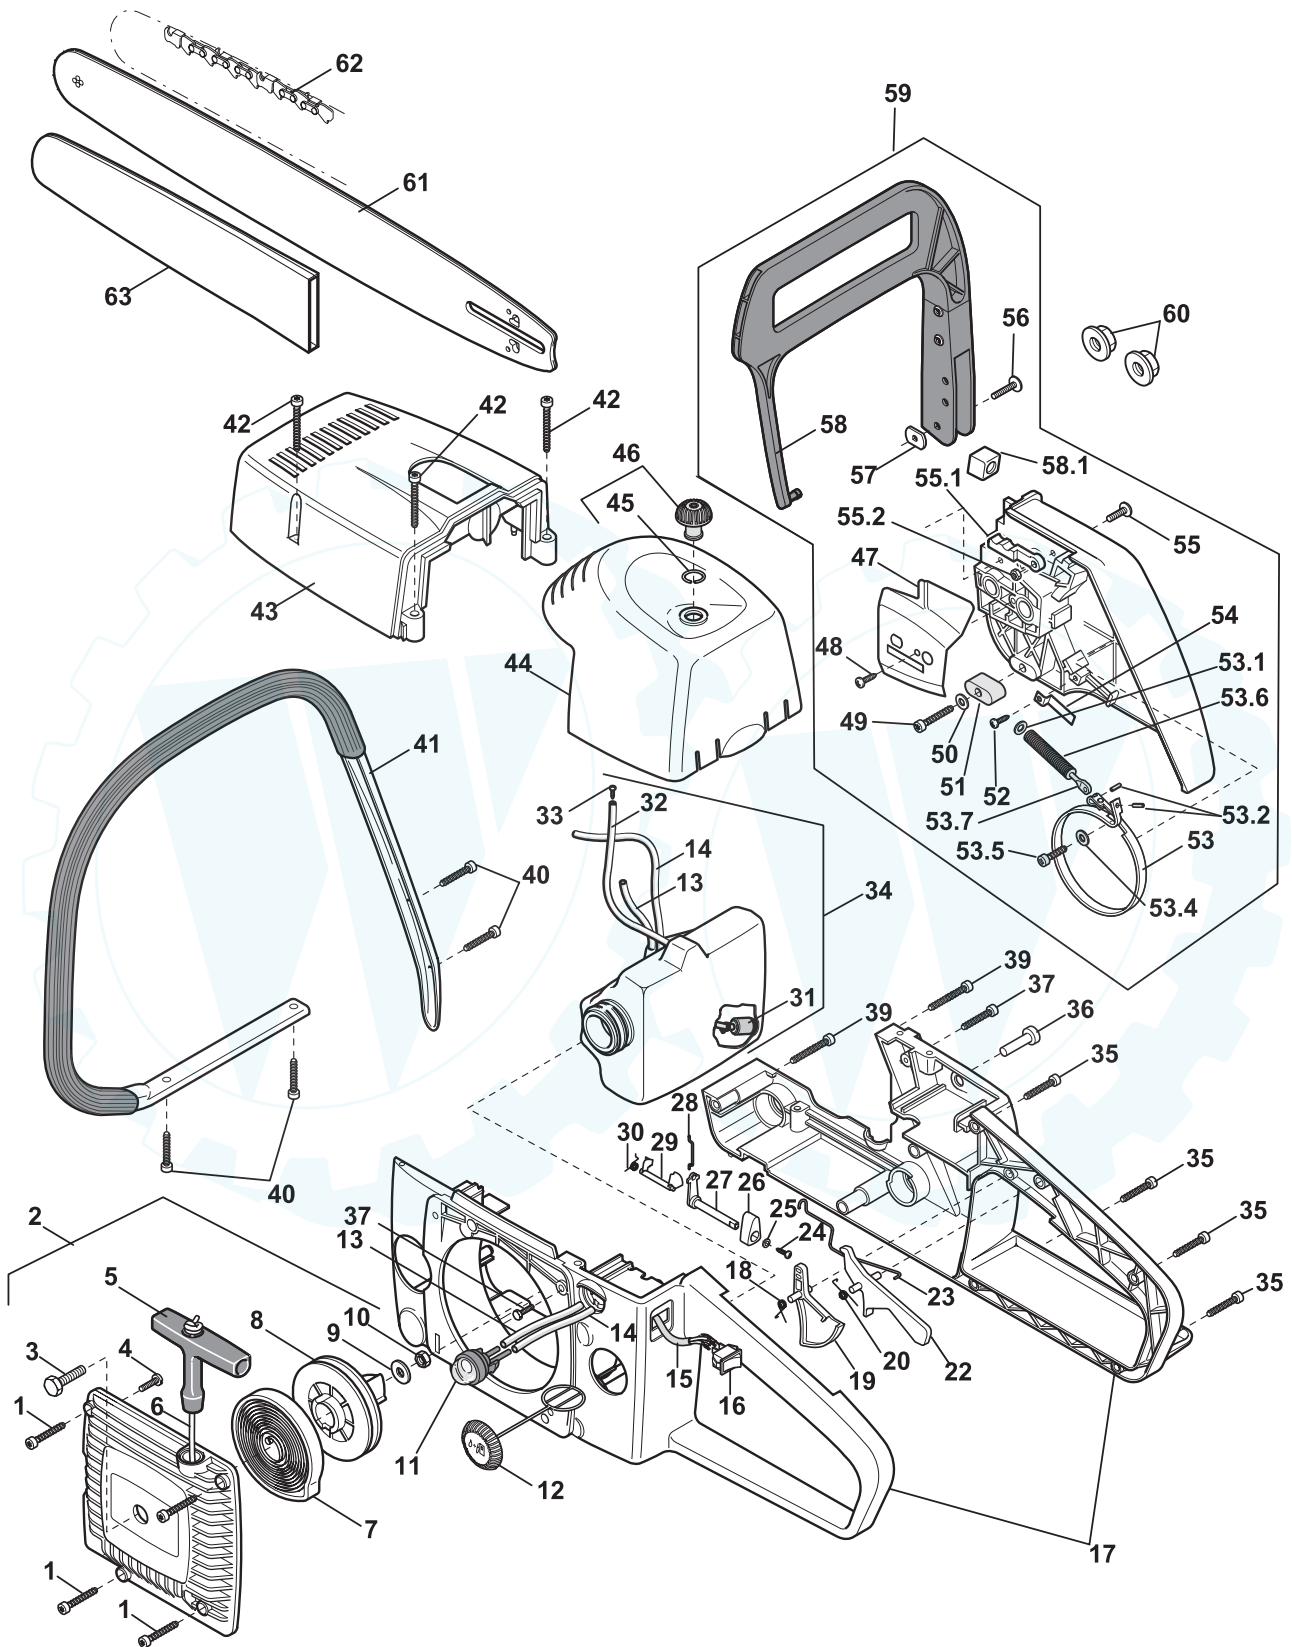

GLOBAL GARDEN PRODUCTS